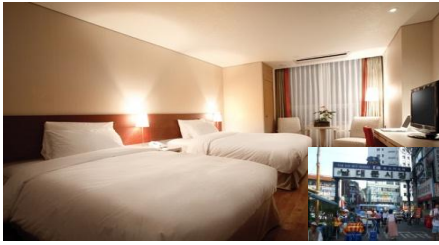

Location	Hotel	Star	Twin Sharing	Single Room	Adult X'bed	B'fast (per pax)	Extension	
							Twin/Single	X'bed
Jongro 鐘路	Ramada Jongro New Hotel www.ramada.com/hotels/south-korea/seoul/search-results [最近的公共交通: 乙支路 5 街地鐵站]	4	\$2830	\$3450	\$3190	\$120	\$740	
Nandaemun 南大門	Ramada Hotel & Suites Nandaemun www.ramadapnp.com/en/main/index.asp [最近的公共交通: 市廳地鐵站]	4	2900	3590		140	810	\$550
Dongdaemun 東大門	Ramada Dongdaemun www.ramadadm.com/english/main/main.php [最近的公共交通: 乙支路 4 街地鐵站]	4	3010	3810		120	920	

Price Includes :
 •Round trip economy class air ticket on ET
 •2 nights hotel accommodation
 •0.15% TIC Levy

Child travel with min 2 adults price :
 •Twin sharing / Extra bed same as adult price

Terms & Conditions :
 •Package price is per person (in HK\$)
 •Booking class : U(except specified period)
 •Twin room is based on 2 single beds or 1 double bed
 •Minimum 2 adults traveling together on same outbound & inbound flights
 •HK security charge, airport tax & fuel surcharge are not included
 •Hotel star ratings are for reference only, please visit hotel's official website for more information
 •Payment must be made after confirmation with no refund
 •Upon confirmation, any amendment is subject to our company's discretion
 •All prices and conditions are subject to change without prior notice